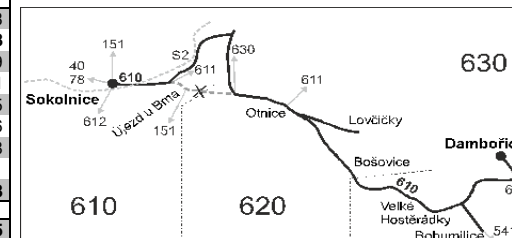

SOBOTA + NEDELE

Úsek	Zóna	Zastávka	231	241	233	203	235	205	237	243	239	245
	610	Sokolnice, žel.st.	6:26	7:26	9:26	11:26	13:26	15:26	17:26	19:26	21:26	23:06
	610	Újezd u Brna, Revoluční (z)	6:28	7:28	9:28	11:28	13:28	15:28	17:28	19:28	21:28	23:08
	610	Újezd u Brna, MěÚ	6:30	7:30	9:30	11:30	13:30	15:30	17:30	19:30	21:30	23:10
	620	Otnice, Na Konci (z)	6:40	7:40	9:40	11:40	13:40	15:40	17:40	19:40	21:40	23:20
	620	Otnice, host.u Marků	6:41	7:41	9:41	11:41	13:41	15:41	17:41	19:41	21:41	23:21
		⇒ 611 Lovčičky	6:41									
		⇒ 630 Lovčičky	6:41					15:55		19:55		
	620	Otnice, děl.dům	6:43	7:43	9:43	11:43	13:43	15:43	17:43	19:43	21:43	23:23
	620	Bošovice, u parku	6:48	7:48	9:48	11:48	13:48	15:48	17:48	19:48	21:48	23:28
	620	Bošovice, ObÚ	6:49	7:49	9:49	11:49	13:49	15:49	17:49	19:49	21:49	23:29
	620	Bošovice, Plaňava	6:51	7:51	9:51	11:51	13:51	15:51	17:51	19:51	21:51	23:31
	630	Velké Hostěrádky, u bytovky	6:55	7:55	9:55	11:55	13:55	15:55	17:55	19:55	21:55	23:35
	630	Velké Hostěrádky, ObÚ	6:56	7:56	9:56	11:56	13:56	15:56	17:56	19:56	21:56	23:36
	630	Klobouky u Brna, Bohumilice, rozc. (z)	6:58	7:58	9:58	11:58	13:58	15:58	17:58	19:58	21:58	23:38
	630	Klobouky u Brna, Bohumilice										
	630	Dambořice, u pomníku	7:03	8:03	10:03	12:03	14:03	16:03	18:03	20:03	22:03	23:43
		⇒ 660 Kyjov										
	630	Dambořice	7:05	8:05	10:05	12:05	14:05	16:05	18:05	20:05	22:05	23:45

Vysvětlivky:

- ⇒ spoje navazující na linku 610
- (z) zastávka celodenně na znamení
- ∩ spoj jede po jiné trase
- ♿ spoj s bezbariérově přístupným vozidlem
- ✖ jede v pracovních dnech
- ⊙ jede v sobotu
- ⊕ jede v neděli a ve státem uznávané svátky
- 27 jede také 10.4., 1.5. a 8.5., nejede 11.4., 2.5. a 9.5.
- 69 nejede 10.4., 1.5. a 8.5., jede také 11.4., 2.5. a 9.5.

Vzhledem ke stavebnímu stavu zastávek nelze garantovat bezbariérový nástup do a výstup z vozidla na všech zastávkách.

Šťastnou cestu s IDS JMK